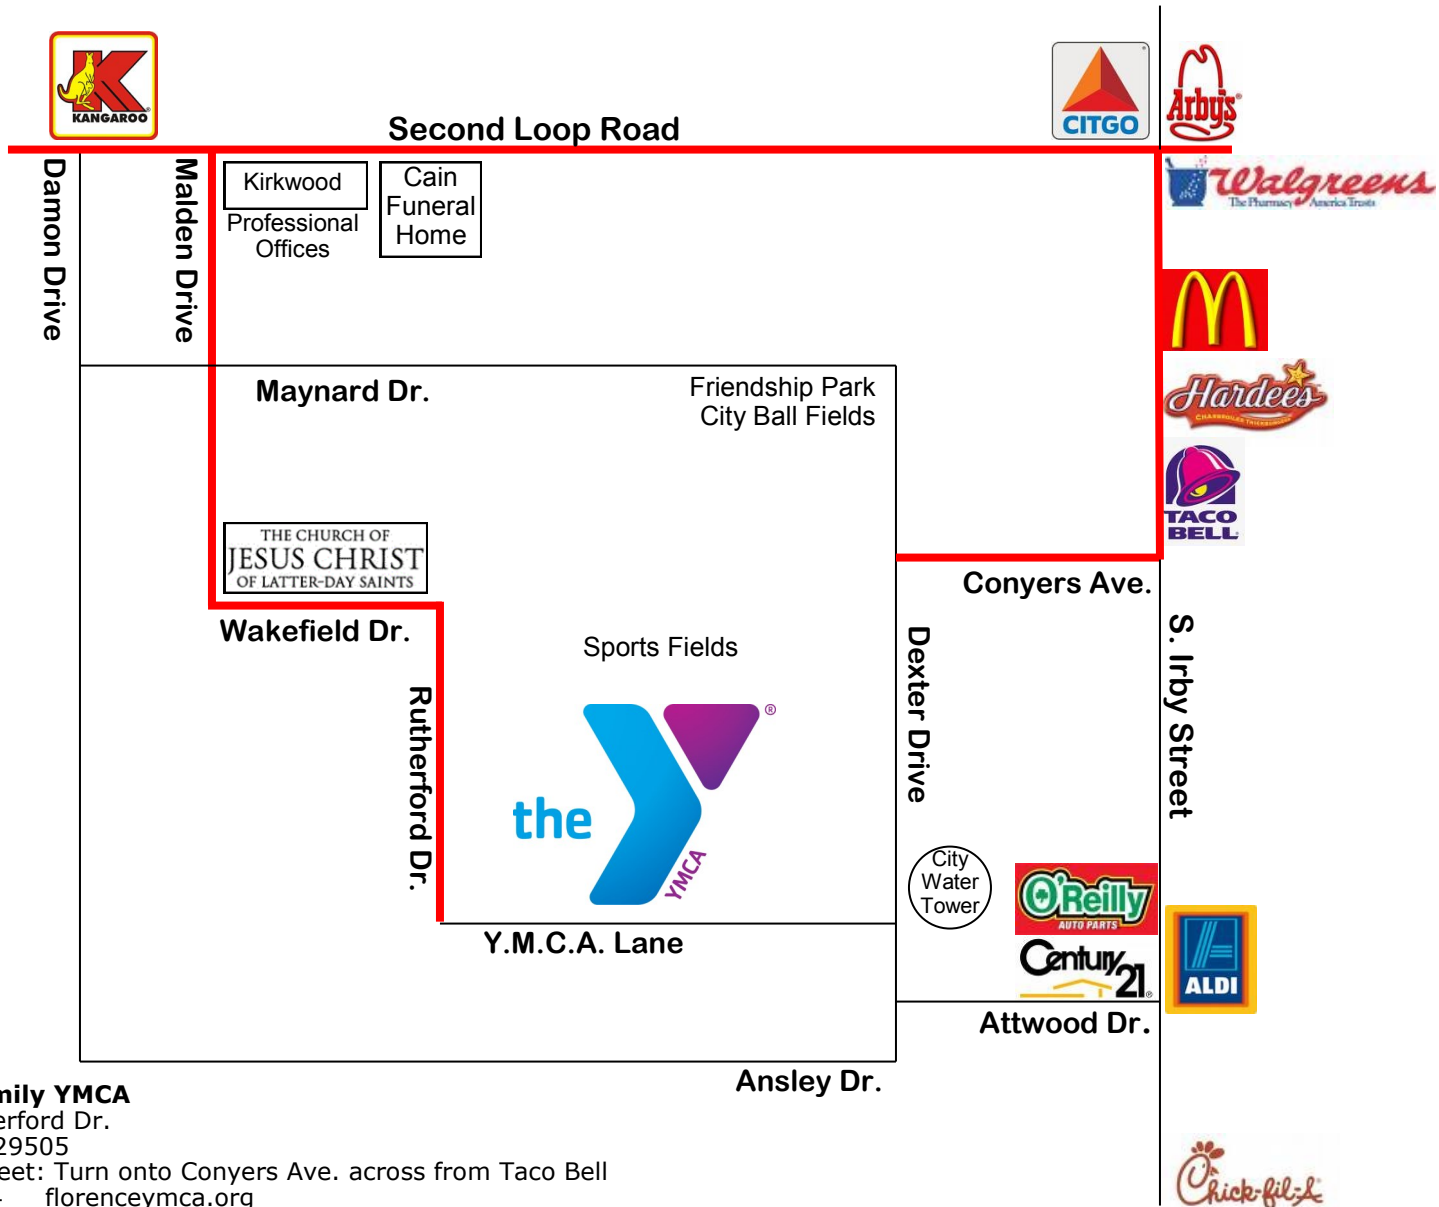

Where is the Y?

Florence Family YMCA

1700 S. Rutherford Dr.
Florence, SC 29505

From Irby Street: Turn onto Conyers Ave. across from Taco Bell

843.665.1234 florenceymca.org

Find us on Facebook and Twitter